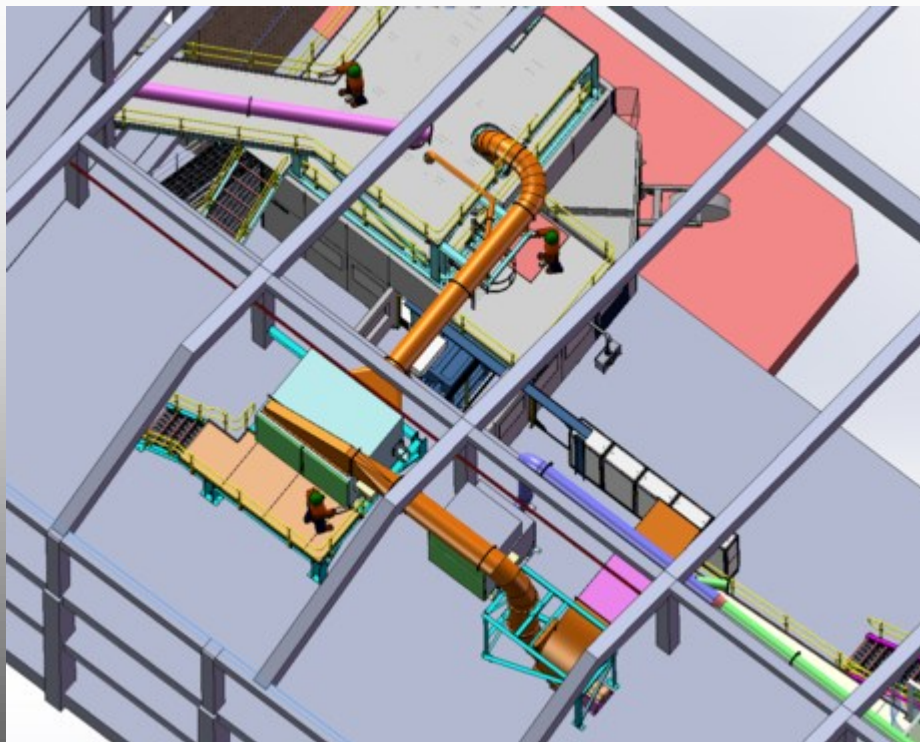

All the images below are taken as a screen shot during the design process. These are of Material Handling Plants. The design was created using a 3D Solid Modelling Package.

Tel: 0114 400 7986

Email: info@marcadengineering.co.uk